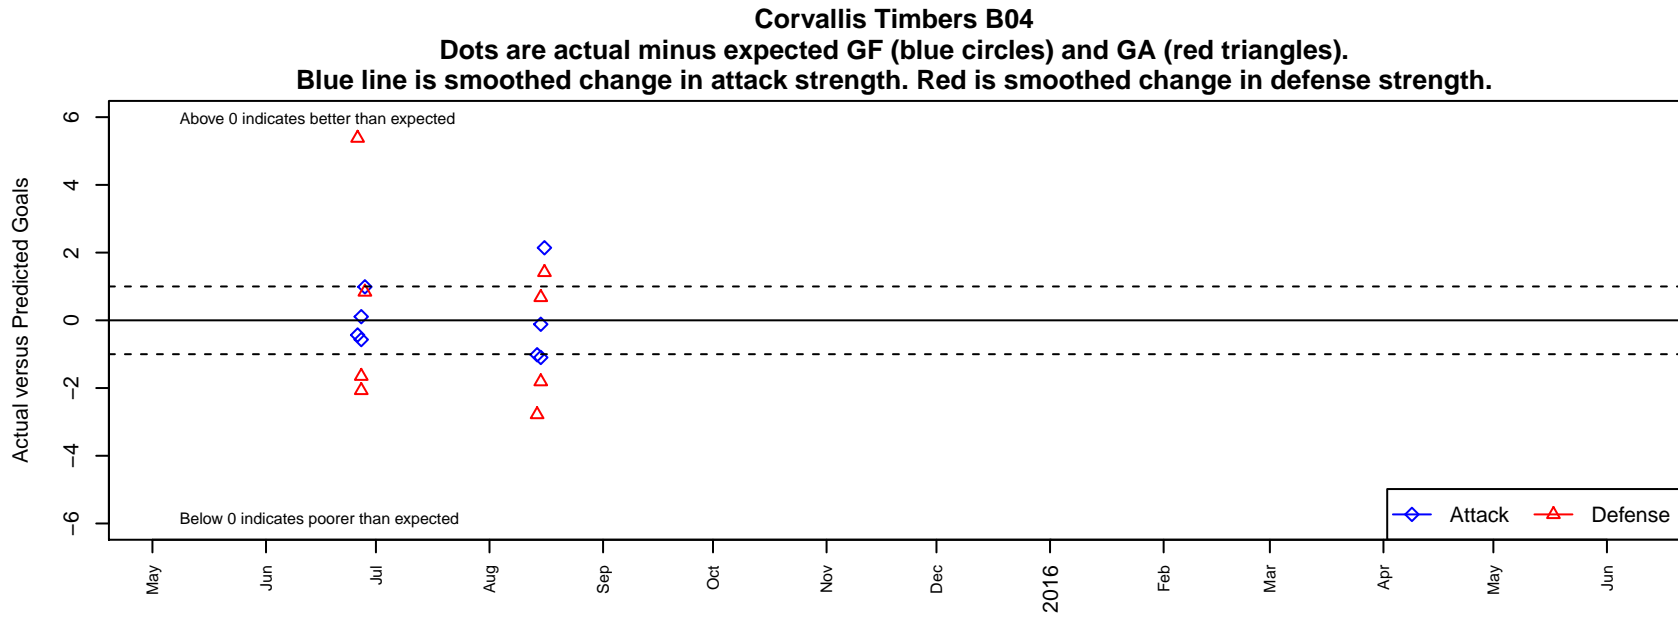

# Corvallis Timbers B04

Corvallis, OR  
B04 total strength=-9  
attack=0.09 defense=0.04

alt names used:  
Corvallis Timbers 04  
Corvallis Timber 04

Venues played:  
2015 Capital Cup BU11 Silver  
2015 Mt Hood Challenge U11

**attack and defense variance (black dot)  
relative to other teams  
and top 10 in region**

**attack and defense rating  
relative to others at age  
and all opponents in last 13 months**

**attack and defense rating  
relative to others at age  
and all opponents in last 13 months**

**Performance relative to 13 month average**

**Performance relative to 13 month average**

Distribution of opponents  
 Red = Lose zone, Blue = Win zone, Green = Even  
 Black line separates win/lose zones